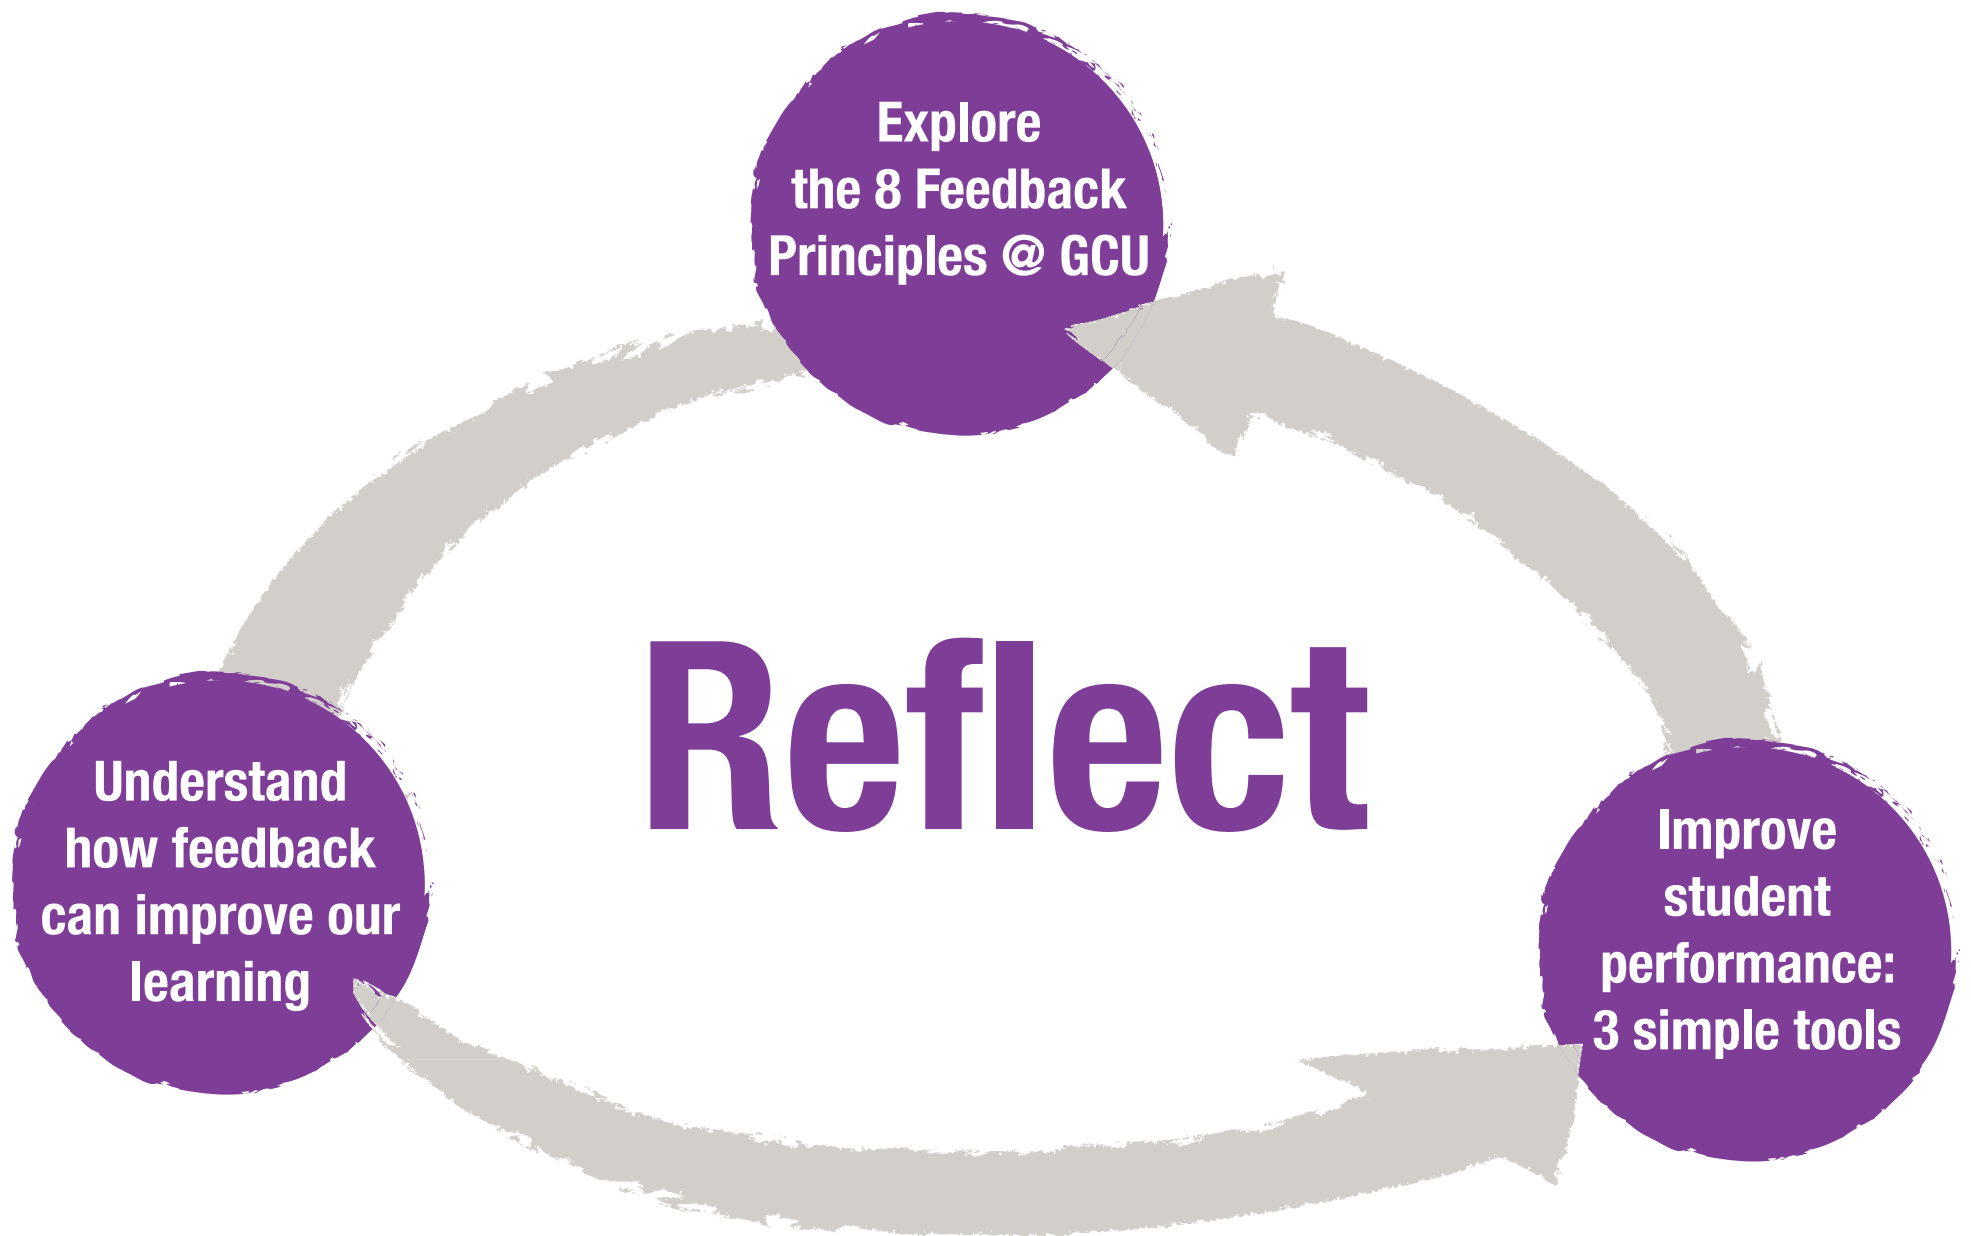

Feedback for Future Learning Workshops

- **Practical, one-hour workshops**
- **Open to all students**
- **Running throughout the Trimester!**

For more information contact:

StudentFeedback@gcu.ac.uk

To find out more and register, see: