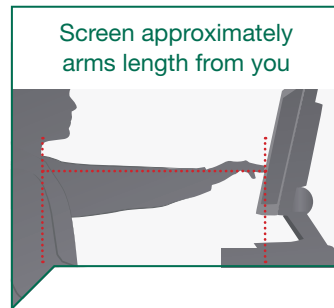

DSE Helpful Hints

For your perfect workstation setup

Always remember to move throughout your working day to promote good health.

www.posturite.co.uk